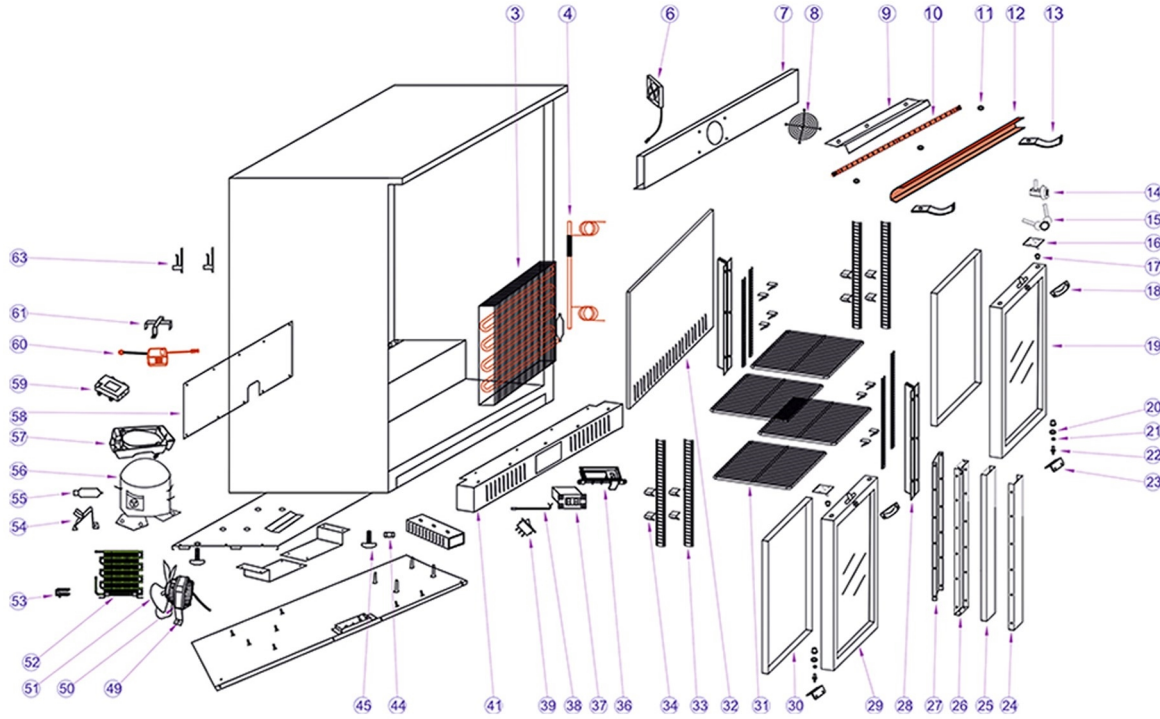

19987 / BA20H

Position	ItemNo	Description
03	14289	Evaporator
04	14527	Heat Exchanger
06	13411	Evaporator Fan 12 VDC
07	13434	Evaporator Fan Cover
08	13561	Finger Guard
09	13727	LED Wire Cover
10	15593	LED Light 445 mm
11	10107	Silicone Pad
12	15413	Lamp Cover
13	15356	End Piece For Lamp Cover
14	10684	Lock
15	10673	Key
16	12956	Top Hinge
17	11960	Door Bushing
18	12682	Handle
19	12295	Glass Door Complete Right
20	13024	Washer For Bottom Hinge
21	10063	Nylon Washer
22	12858	Hinge Axis
23	12748	Bottom Hinge
24	10458	Middle Post Cover
25	11183	Middle Post Foam
26	11185	Middle Post Frame
27	11181	Middle Post
28	14962	Middle Shelf Bracket
29	12285	Glass Door Complete Left
30	12571	Enclose Bar (Gasket)
31	15056	Shelf 395x330 mm
32	14400	Evaporator Cover
33	14994	Rail For Shelves
34	15084	Shelf Clip
36	13951	Thermostat Box
37	14062	Thermostat XR02CX Blue
	38636	Thermostat Blue
	42057	Thermostat DT-01
38	13873	NTC Probe
	42060	NTC Probe for Thermostat DT-01
39	13748	Light Switch
41	10842	Bottom Panel
44	10059	Nut
45	14558	Adjustable Feet
49	13364	Condenser Fan Foot
50	13371	Condenser Fan Motor ECM
51	13484	Fan Blade 200 mm For CA03
52	14139	Condenser
53	13726	Wire Clamp
54	10048	Dry Filter Bracket
55	15711	Filter Drier
56	11739	Compressor HXL170A R600A
57	11494	Drip Tray
58	10780	Back Plate
59	13652	Junction Box
60	13687	Power Supply
61	16847	Bracket For Power Supply
63	13728	Wire Holder

19987 / BA20H

TEFCOLD Cool Products Worldwide	Date: 201204
Model: BA20H-I	Rev.: 02
Exploded view	Rev. by: rfj
Drawing no.:	